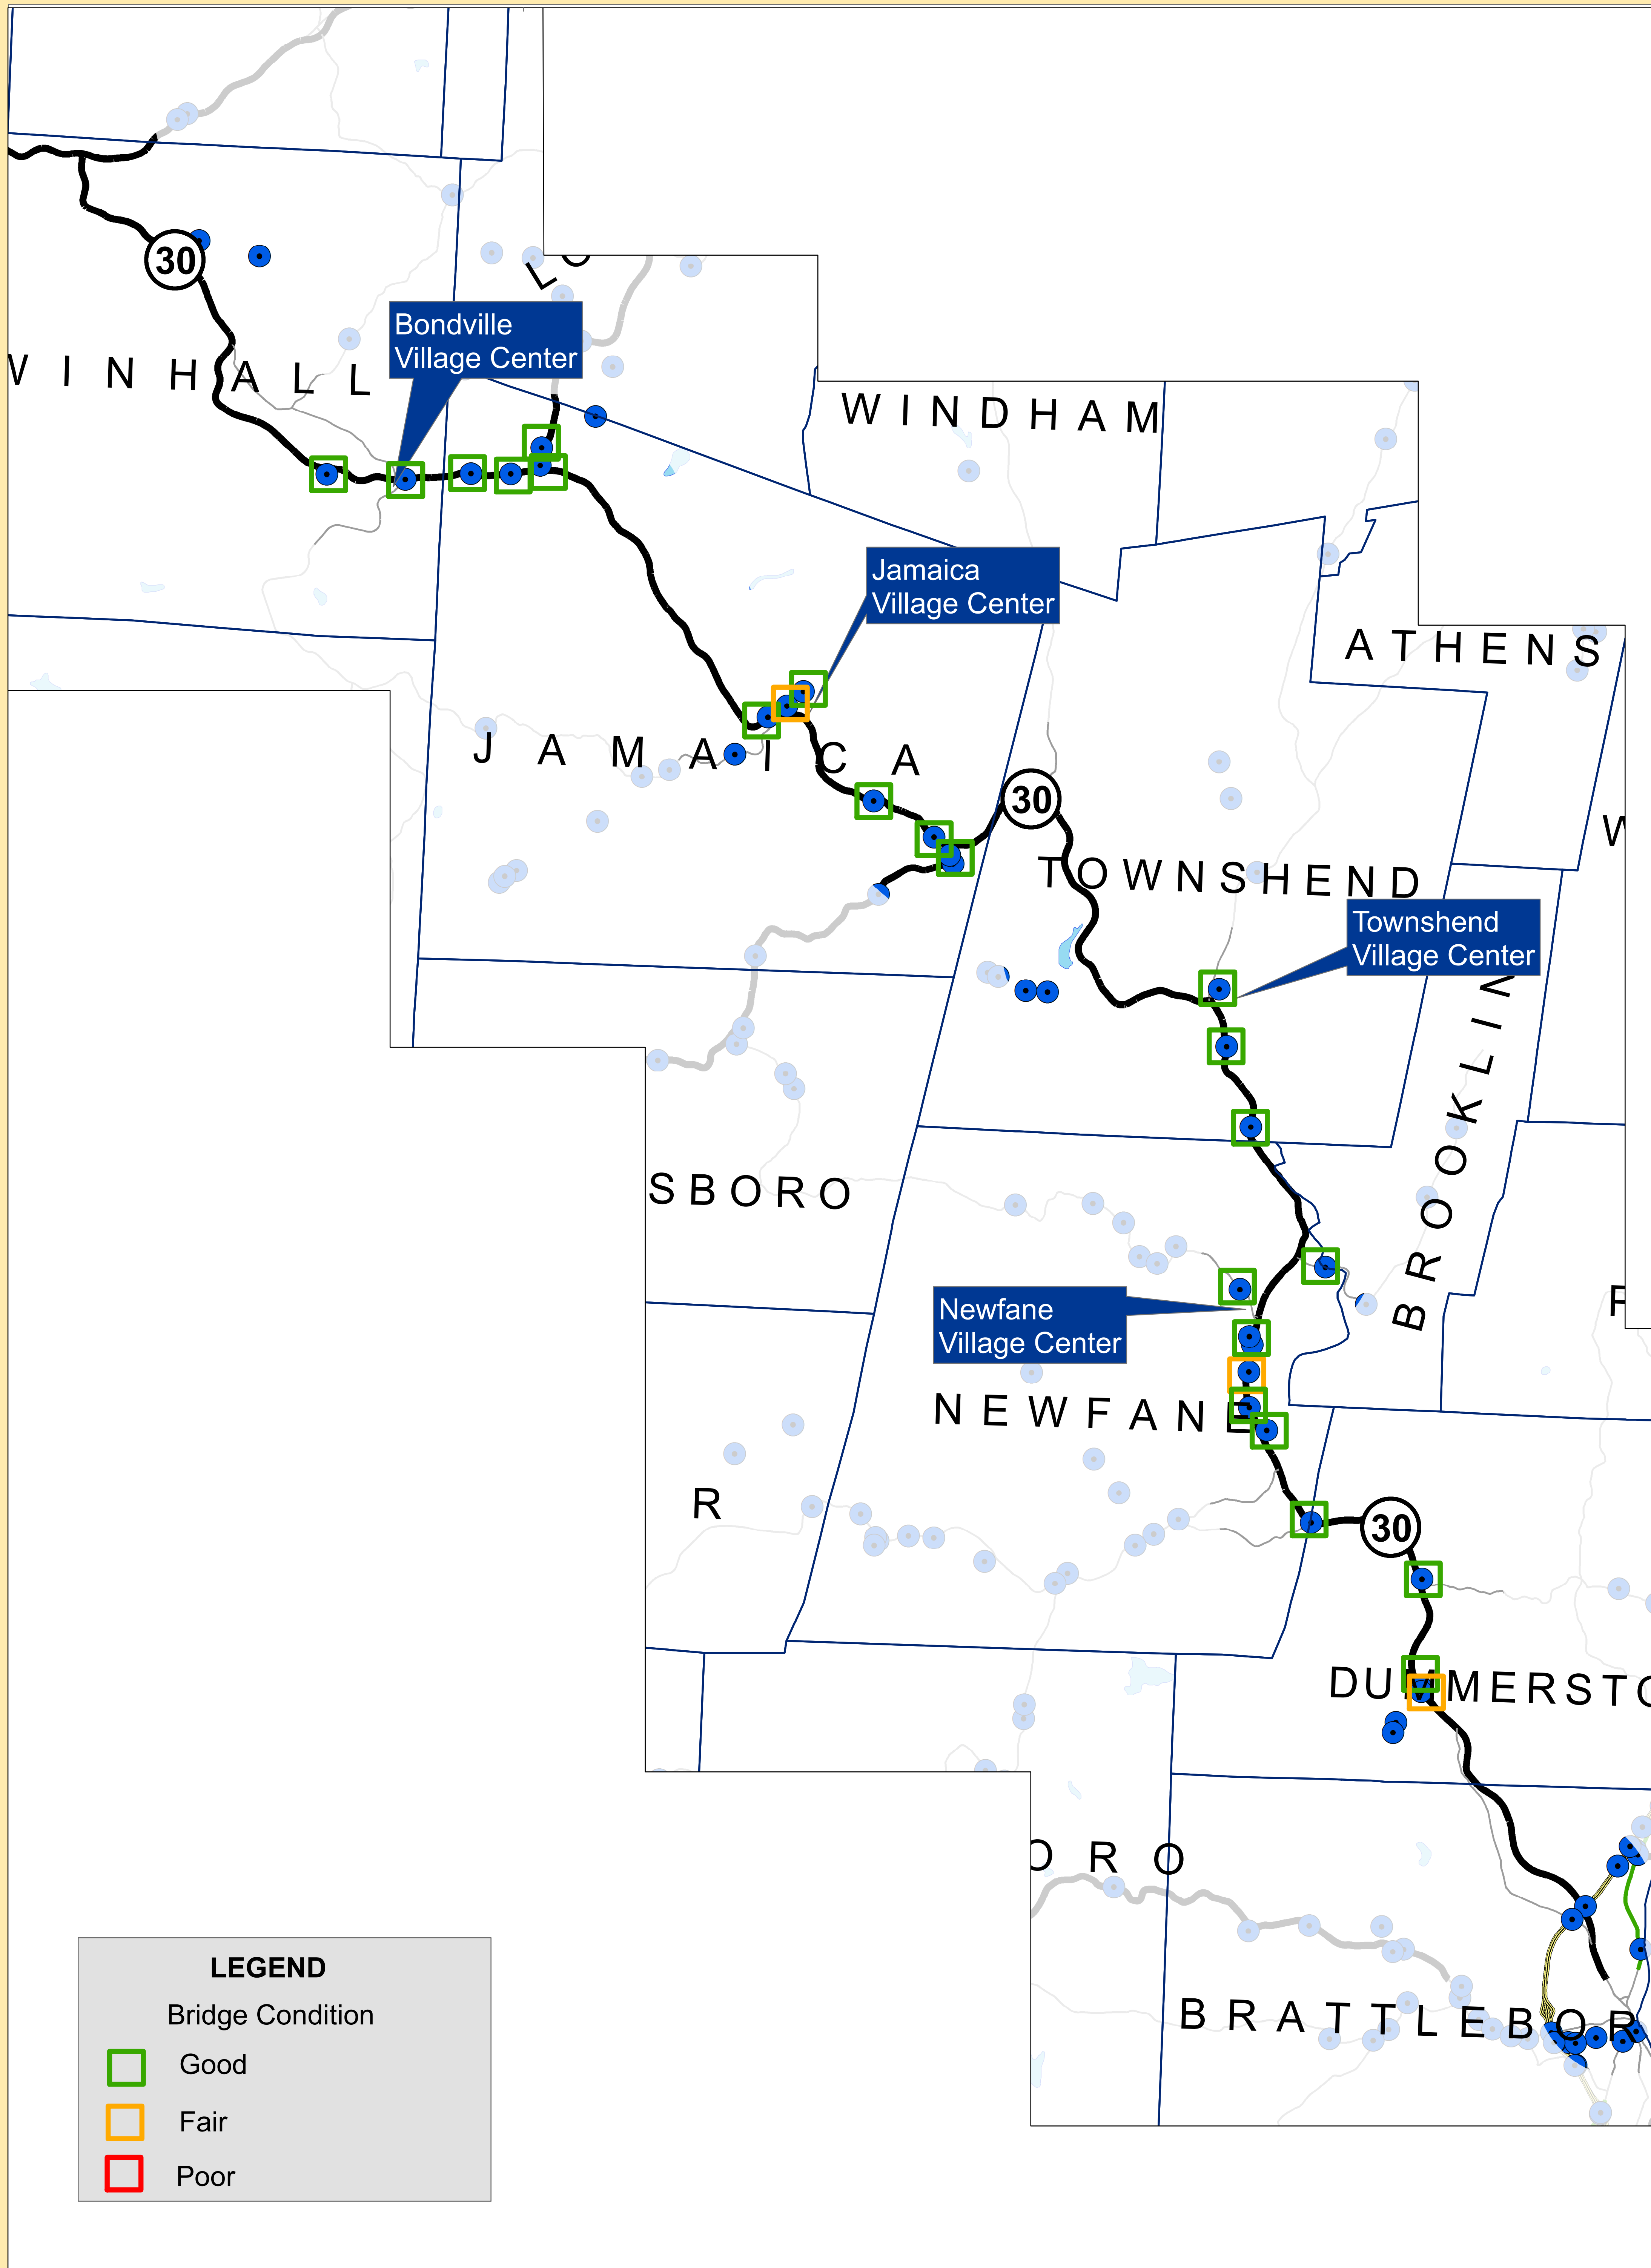

Vermont Rt 30 Brattleboro to Winhall Bridge Conditions

0 0.75 1.5 3 4.5 6 Miles