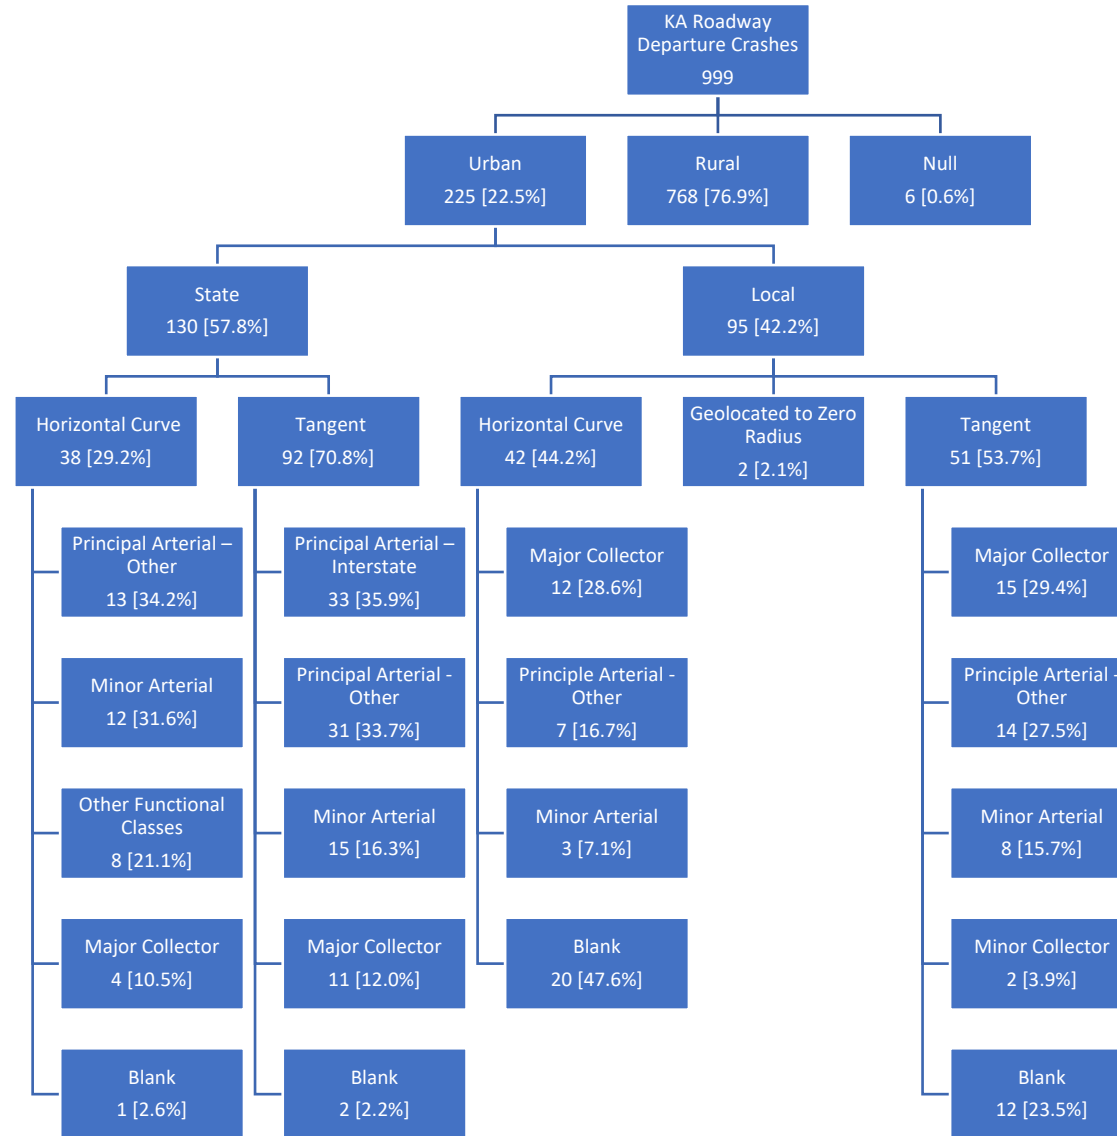

VTrans Network Screening – Roadway Departure Crash Trees

All Rwd Crashes, KA Severity

Rural Focus

All Rwd Crashes, KA Severity Urban Focus

All Rwd Crashes, KA Severity

Head On Crashes, KAB Severity

Overturn or Rollover Crashes, KAB Severity Rural Focus

Overturn or Rollover Crashes, KAB Severity Urban Focus

Fixed Object Crashes, KA Severity

Night-time Run Off Road Crashes, KAB Severity Night Focus

Run Off Road Crashes, KA