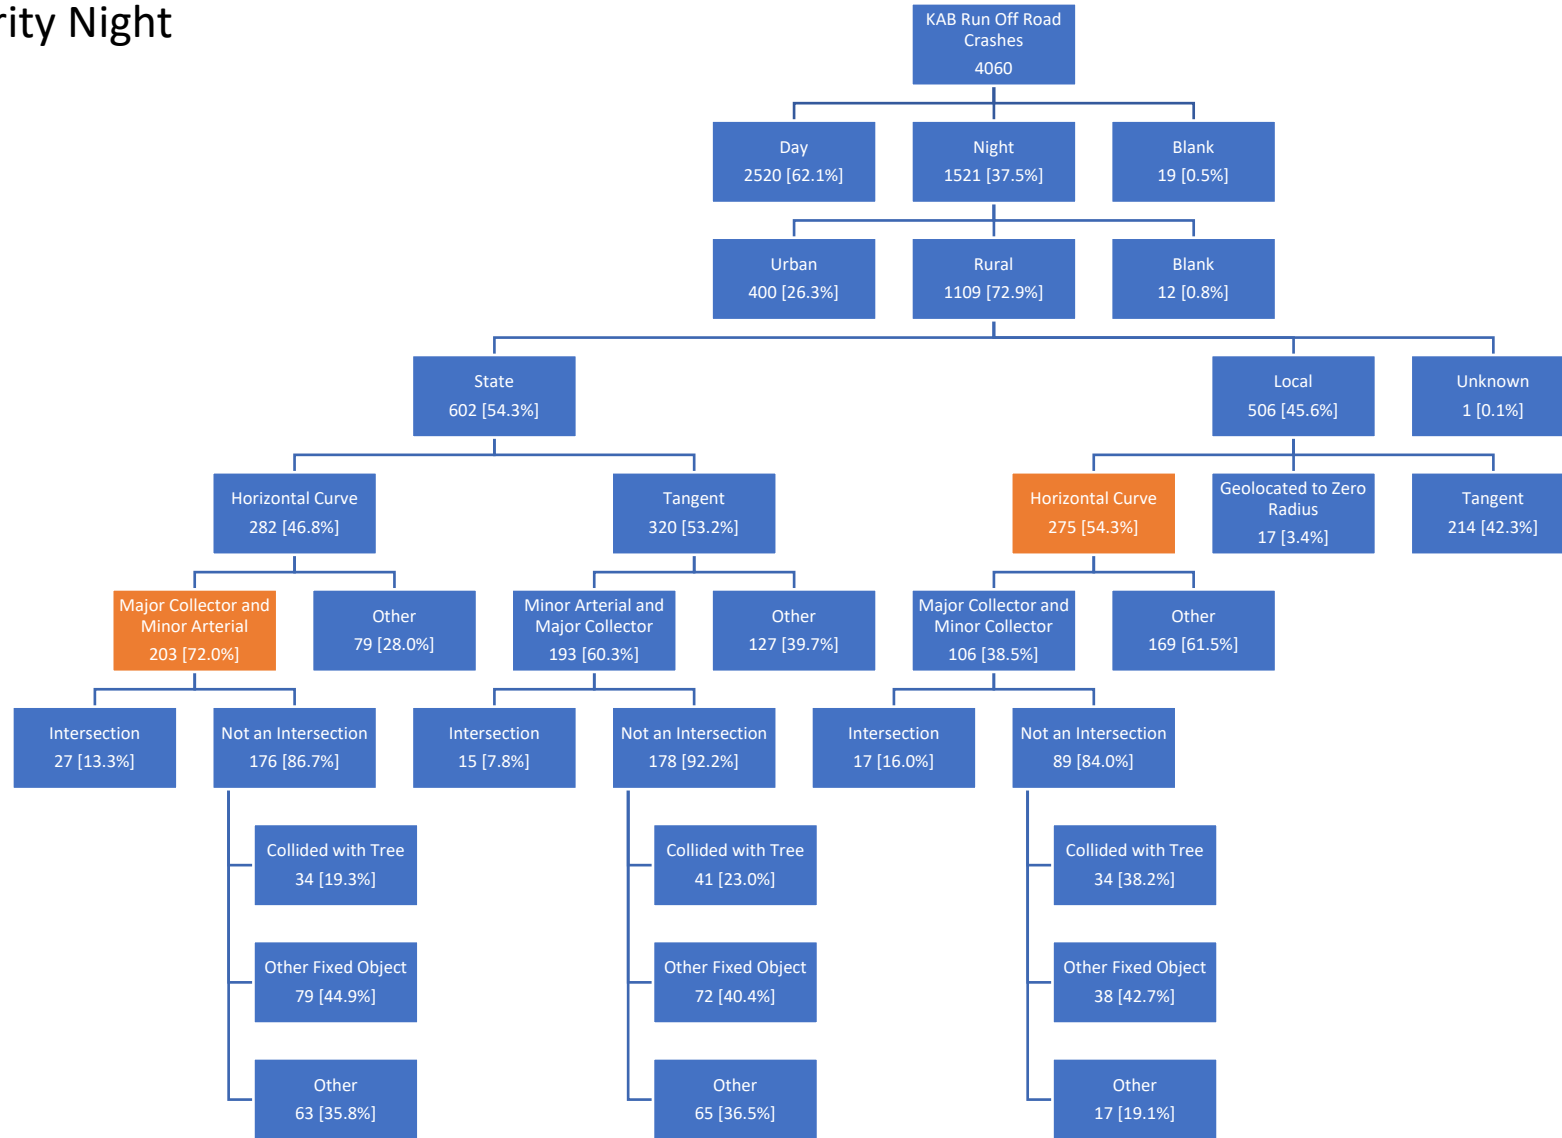

VTrans Network Screening – Roadway Departure Crash Trees

All Rwd Crashes, KA Severity

Rural Focus

All Rwd Crashes, KA Severity Urban Focus

All Rwd Crashes, KA Severity

Head On Crashes, KAB Severity

Overturn or Rollover Crashes, KAB Severity Rural Focus

Overturn or Rollover Crashes, KAB Severity Urban Focus

Fixed Object Crashes, KA Severity

Night-time Run Off Road Crashes, KAB Severity Night Focus

Run Off Road Crashes, KA