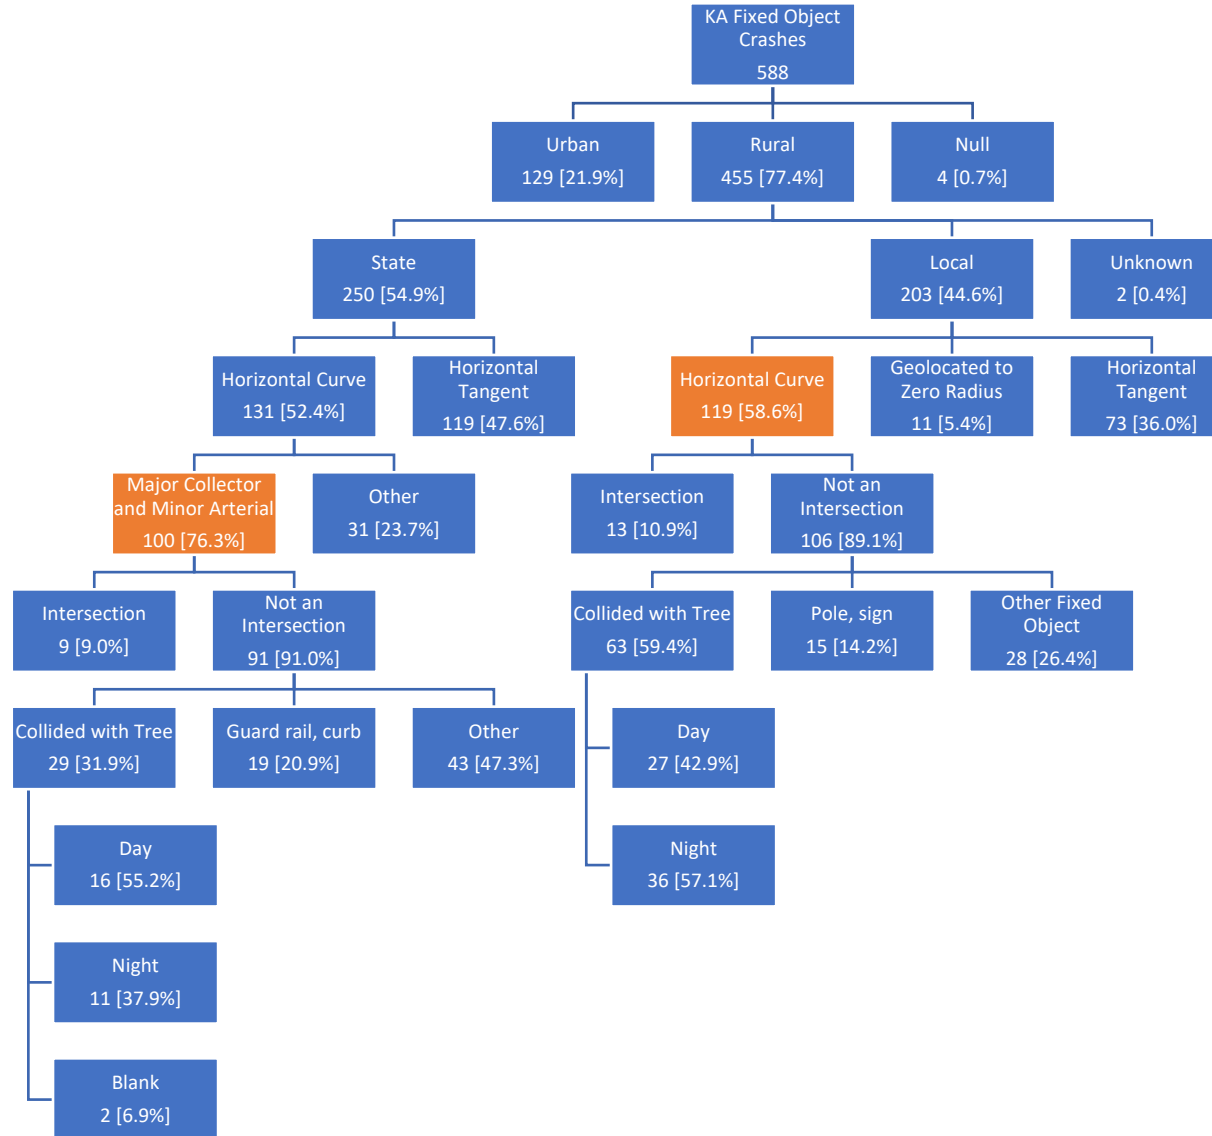

VTrans Network Screening – Roadway Departure Crash Trees

All Rwd Crashes, KA Severity

Rural Focus

All Rwd Crashes, KA Severity Urban Focus

All Rwd Crashes, KA Severity

Head On Crashes, KAB Severity

Overturn or Rollover Crashes, KAB Severity Rural Focus

Overturn or Rollover Crashes, KAB Severity Urban Focus

Fixed Object Crashes, KA Severity

Night-time Run Off Road Crashes, KAB Severity Night Focus

Run Off Road Crashes, KA