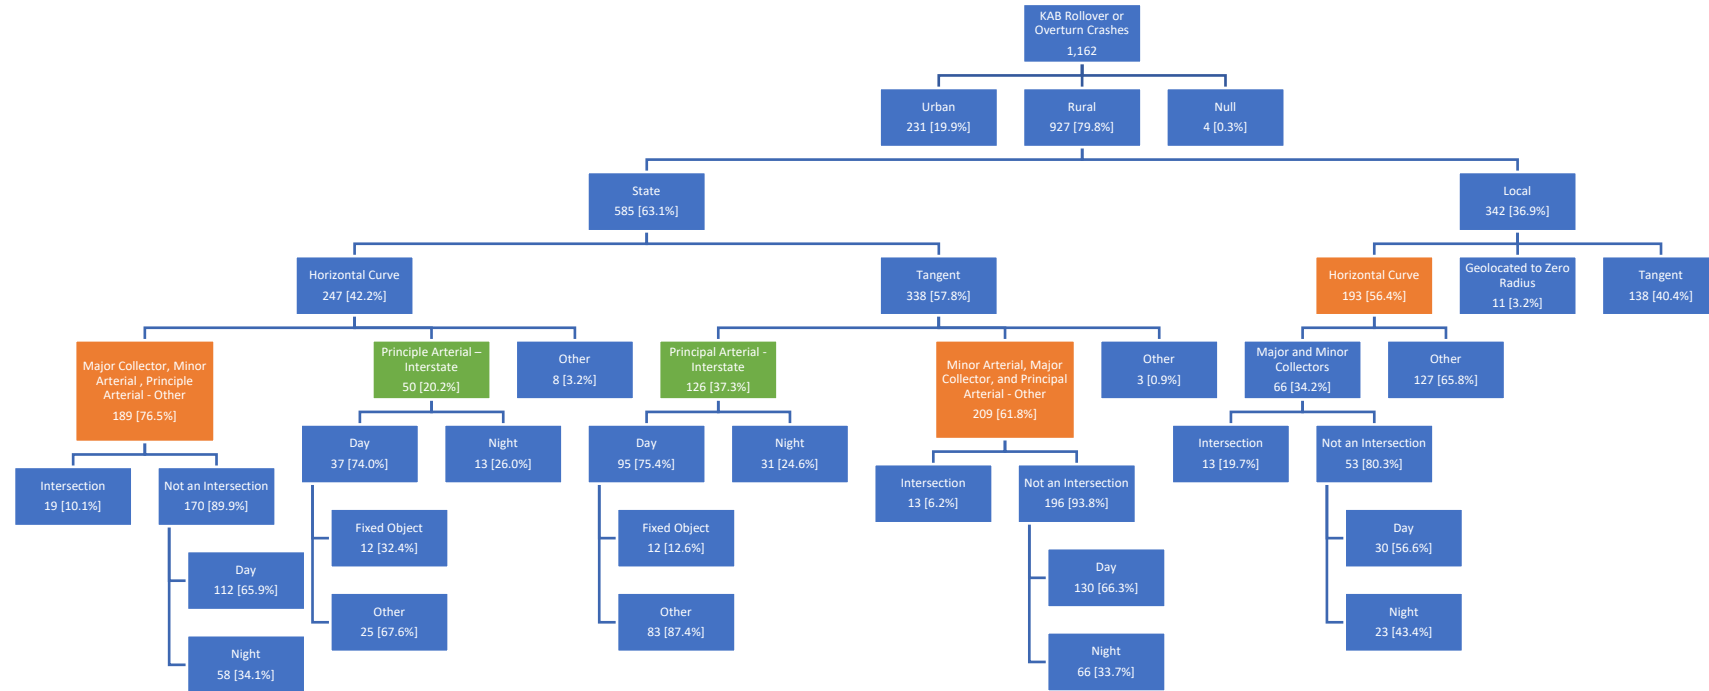

VTrans Network Screening – Roadway Departure Crash Trees

All Rwd Crashes, KA Severity

Rural Focus

All Rwd Crashes, KA Severity Urban Focus

All Rwd Crashes, KA Severity

Head On Crashes, KAB Severity

Overturn or Rollover Crashes, KAB Severity Rural Focus

Overturn or Rollover Crashes, KAB Severity Urban Focus

Fixed Object Crashes, KA Severity

Night-time Run Off Road Crashes, KAB Severity Night Focus

Run Off Road Crashes, KA