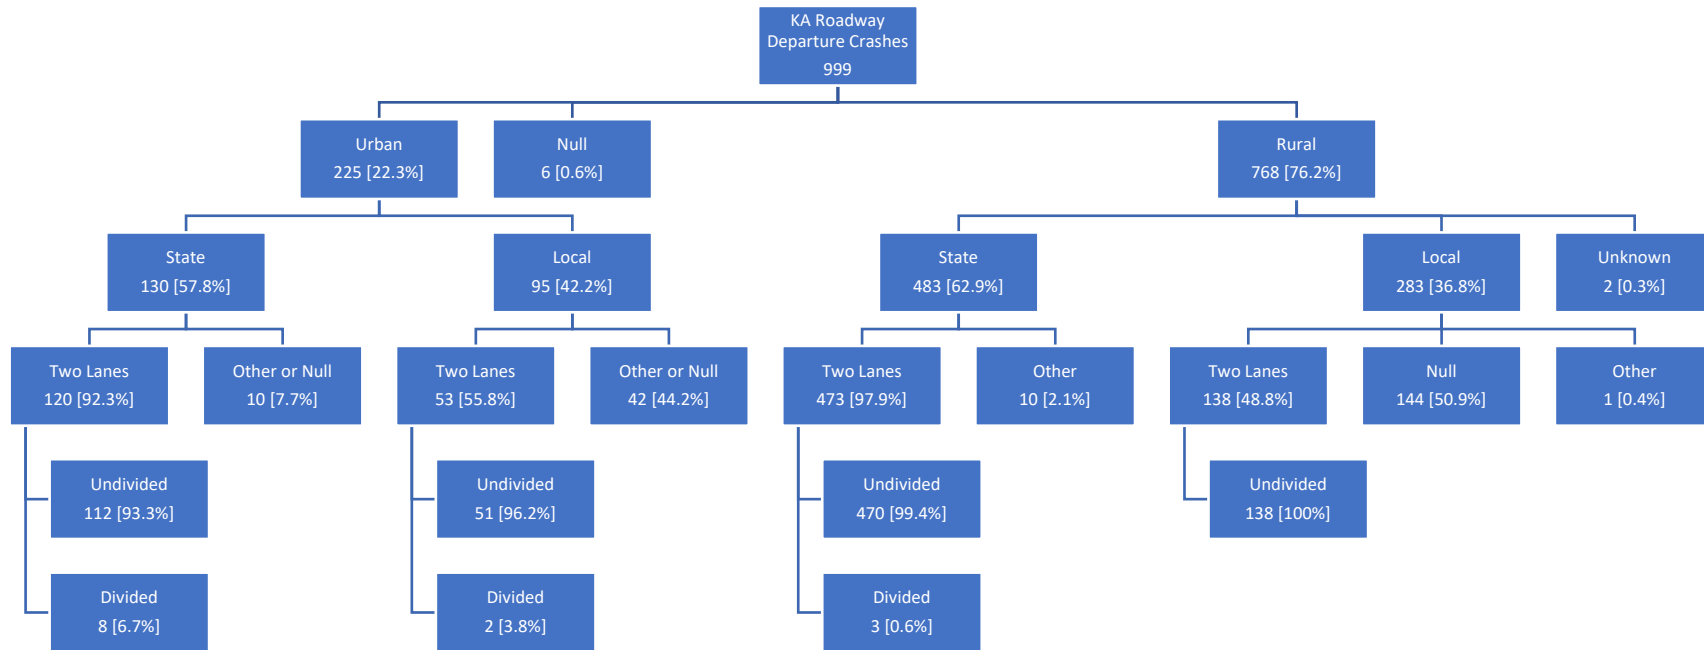

VTrans Network Screening – Roadway Departure Crash Trees

All Rwd Crashes, KA Severity

Rural Focus

All Rwd Crashes, KA Severity Urban Focus

All Rwd Crashes, KA Severity

Head On Crashes, KAB Severity

Overturn or Rollover Crashes, KAB Severity Rural Focus

Overturn or Rollover Crashes, KAB Severity Urban Focus

Fixed Object Crashes, KA Severity

Night-time Run Off Road Crashes, KAB Severity Night Focus

Run Off Road Crashes, KA