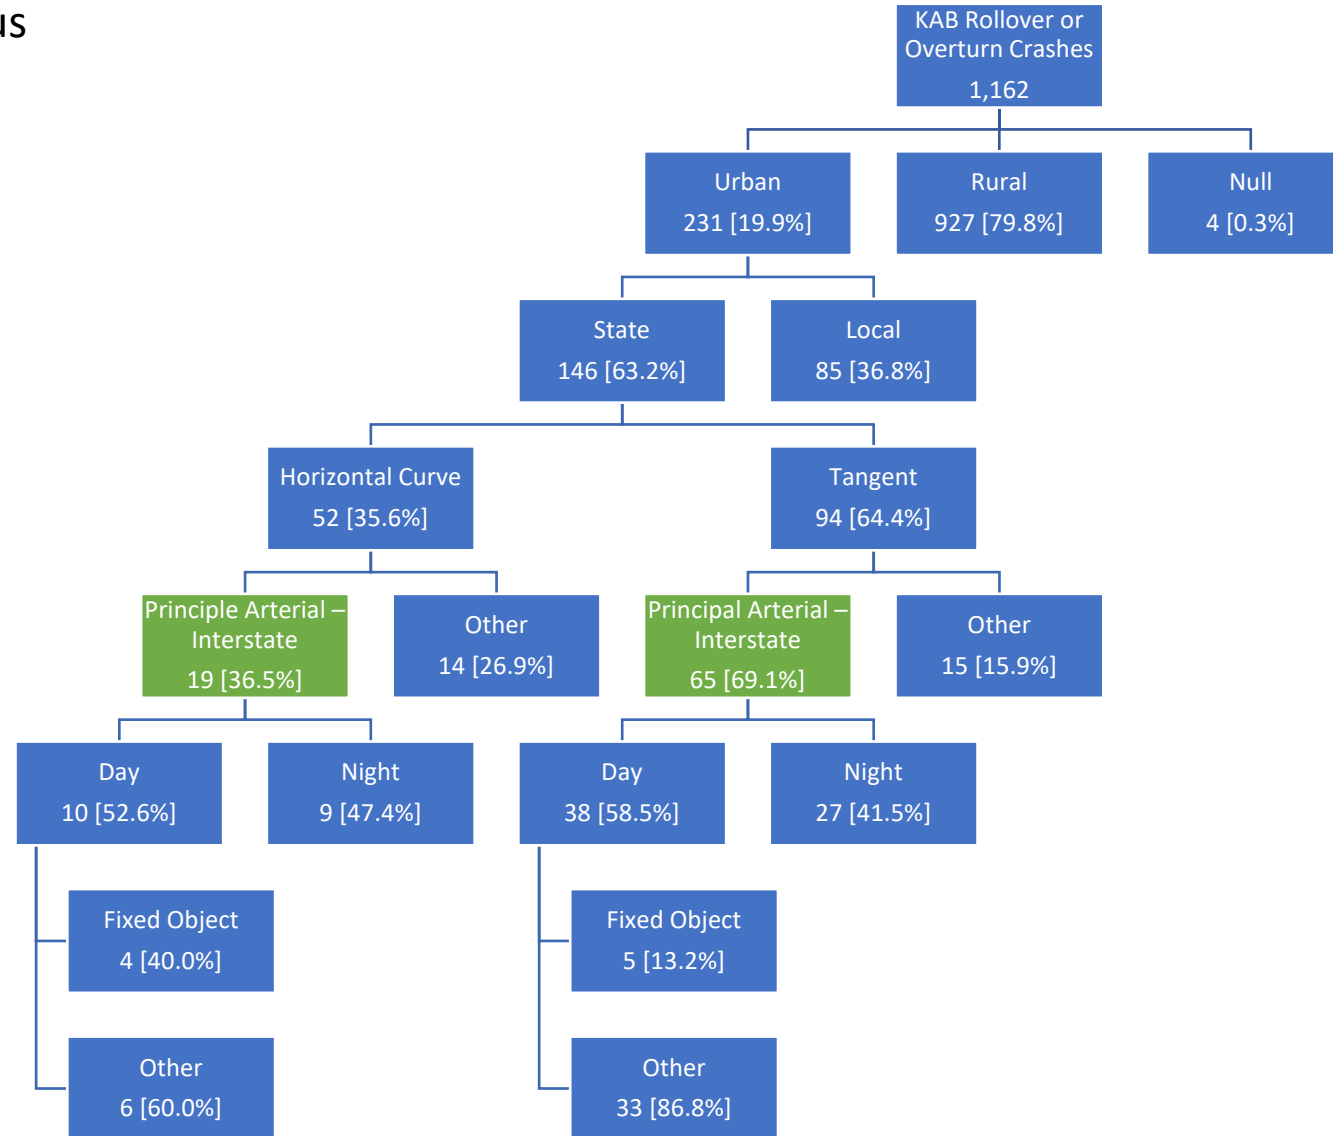

VTrans Network Screening – Roadway Departure Crash Trees

All Rwd Crashes, KA Severity

Rural Focus

All Rwd Crashes, KA Severity Urban Focus

All Rwd Crashes, KA Severity

Head On Crashes, KAB Severity

Overturn or Rollover Crashes, KAB Severity Rural Focus

Overturn or Rollover Crashes, KAB Severity Urban Focus

Fixed Object Crashes, KA Severity

Night-time Run Off Road Crashes, KAB Severity Night Focus

Run Off Road Crashes, KA