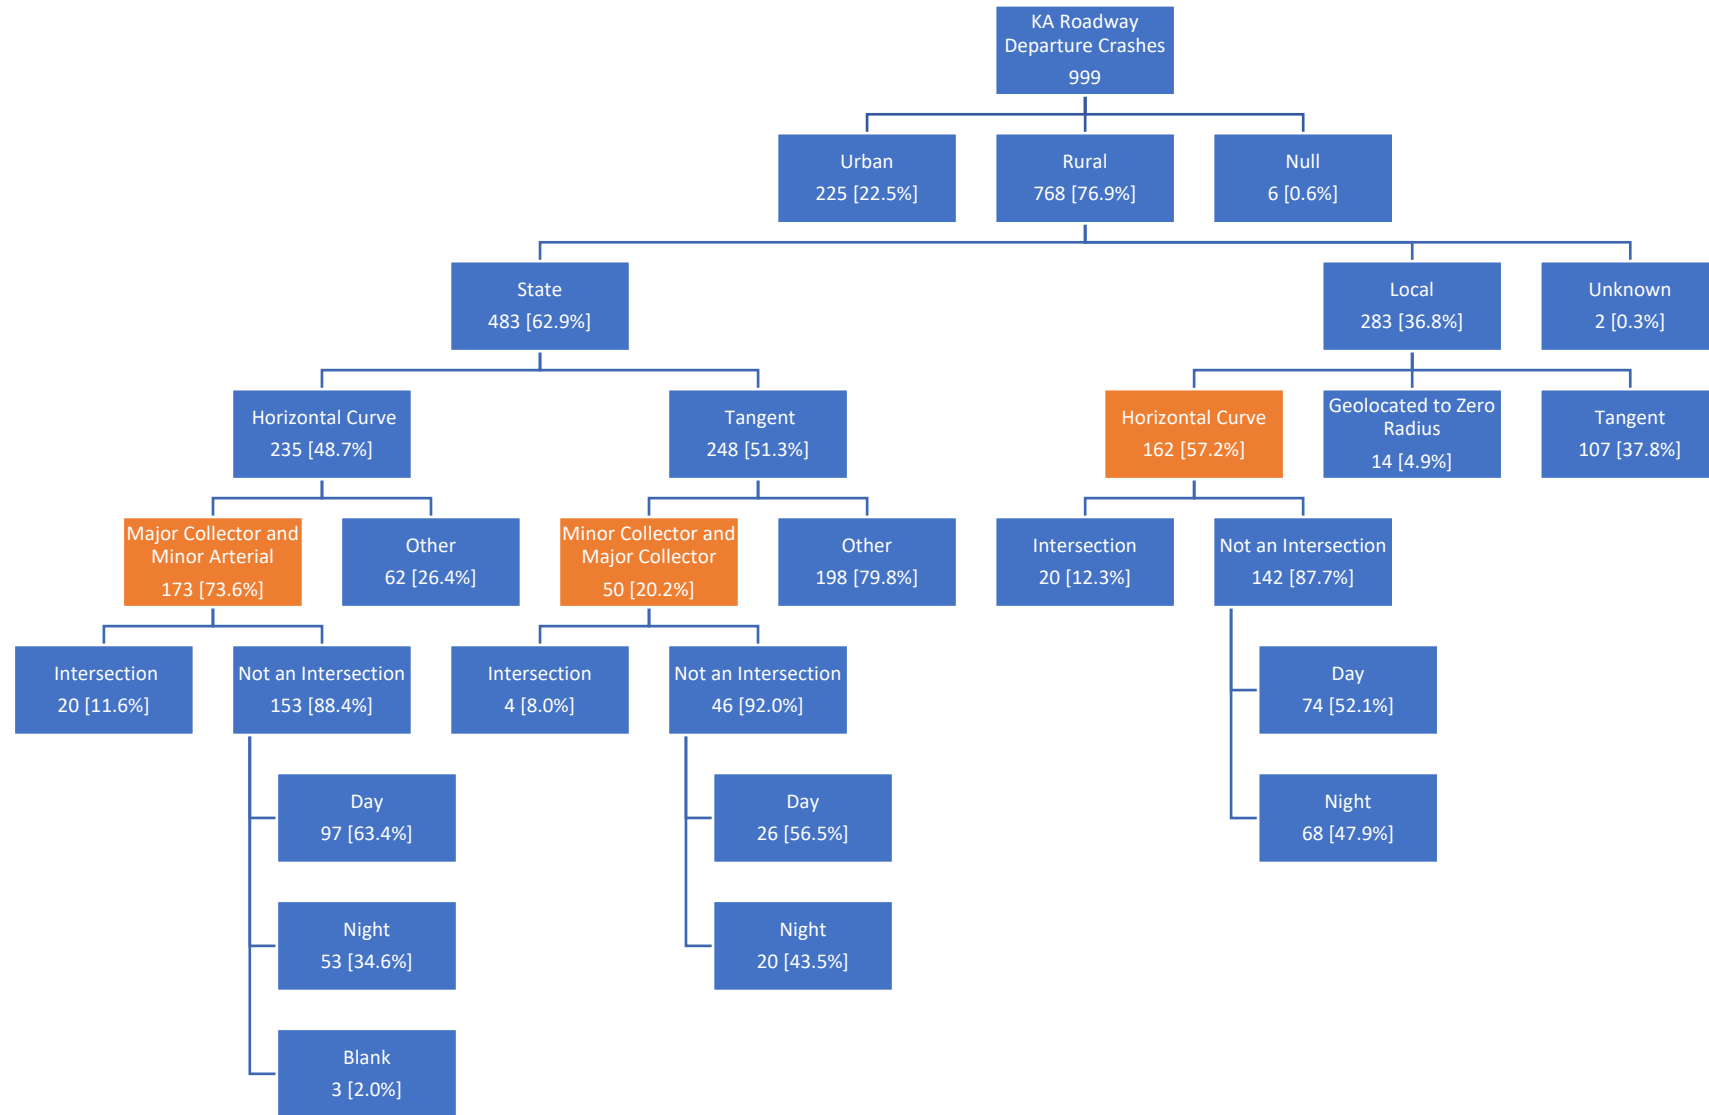

VTrans Network Screening – Roadway Departure Crash Trees

All Rwd Crashes, KA Severity

Rural Focus

All Rwd Crashes, KA Severity Urban Focus

All Rwd Crashes, KA Severity

Head On Crashes, KAB Severity

Overturn or Rollover Crashes, KAB Severity Rural Focus

Overturn or Rollover Crashes, KAB Severity Urban Focus

Fixed Object Crashes, KA Severity

Night-time Run Off Road Crashes, KAB Severity Night Focus

Run Off Road Crashes, KA