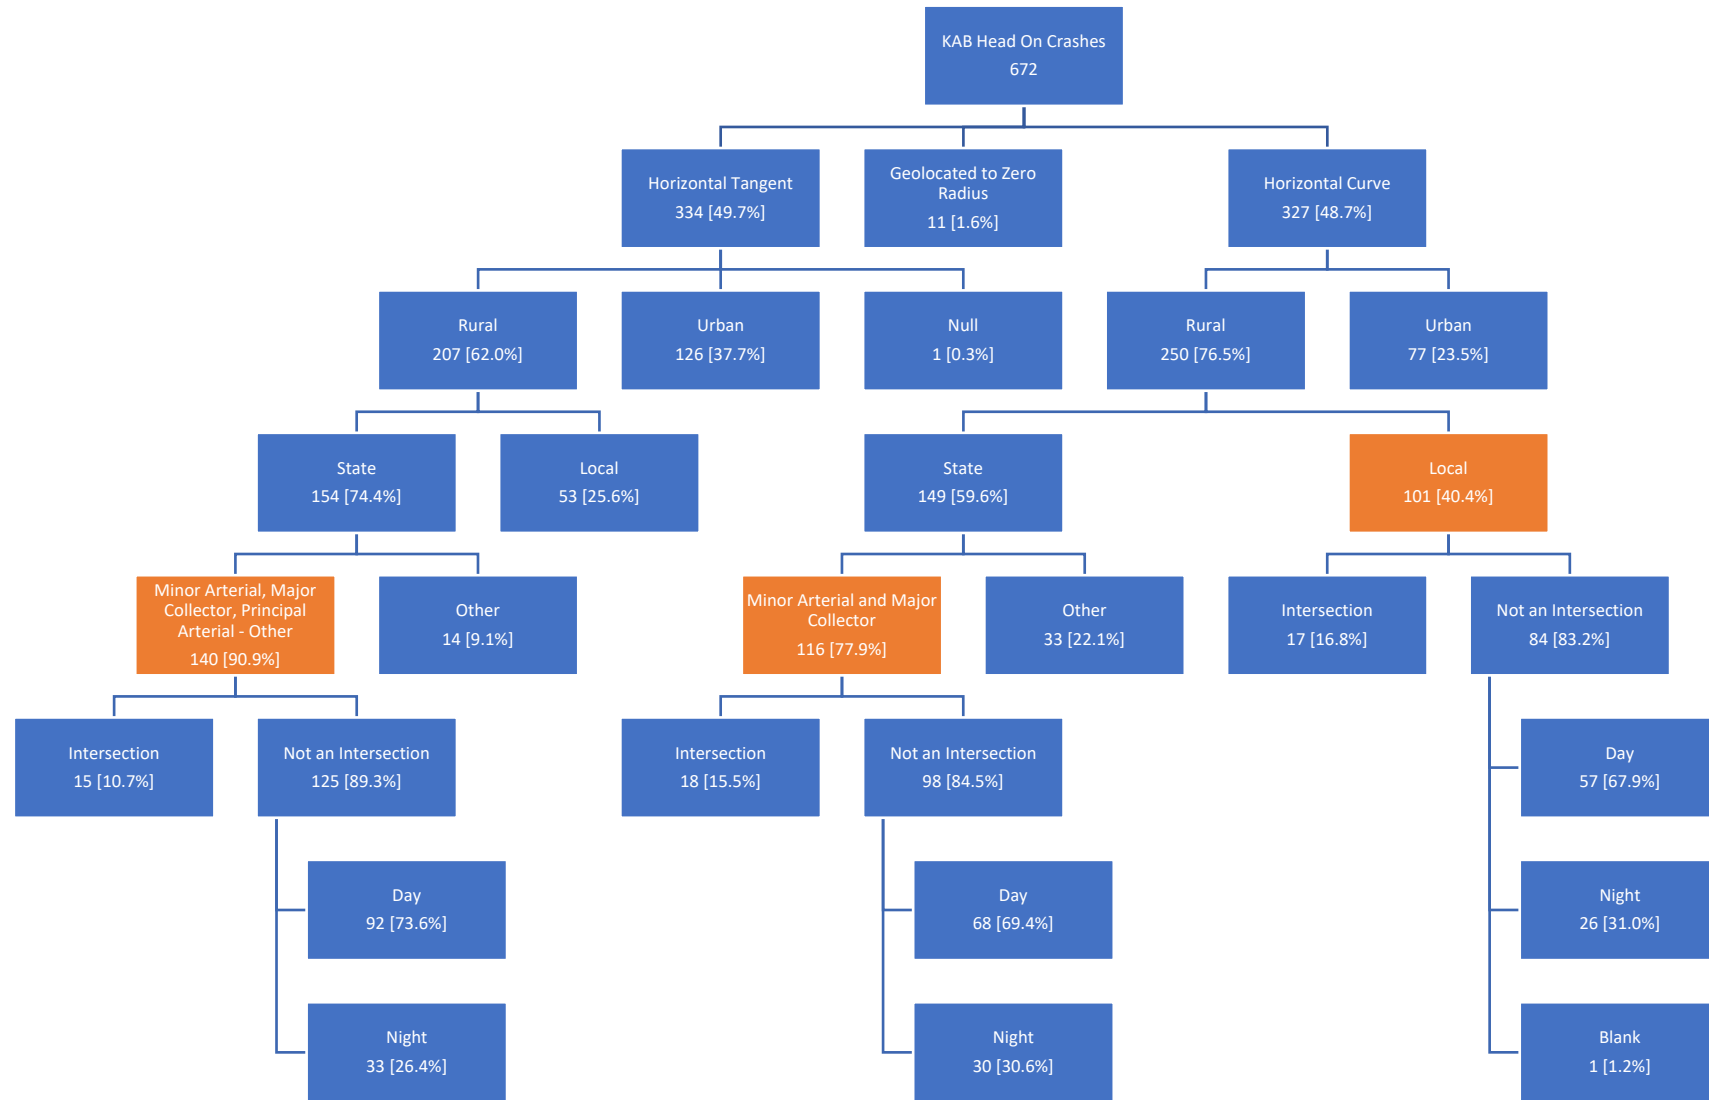

VTrans Network Screening – Roadway Departure Crash Trees

All Rwd Crashes, KA Severity

Rural Focus

All Rwd Crashes, KA Severity Urban Focus

All Rwd Crashes, KA Severity

Head On Crashes, KAB Severity

Overturn or Rollover Crashes, KAB Severity Rural Focus

Overturn or Rollover Crashes, KAB Severity Urban Focus

Fixed Object Crashes, KA Severity

Night-time Run Off Road Crashes, KAB Severity Night Focus

Run Off Road Crashes, KA