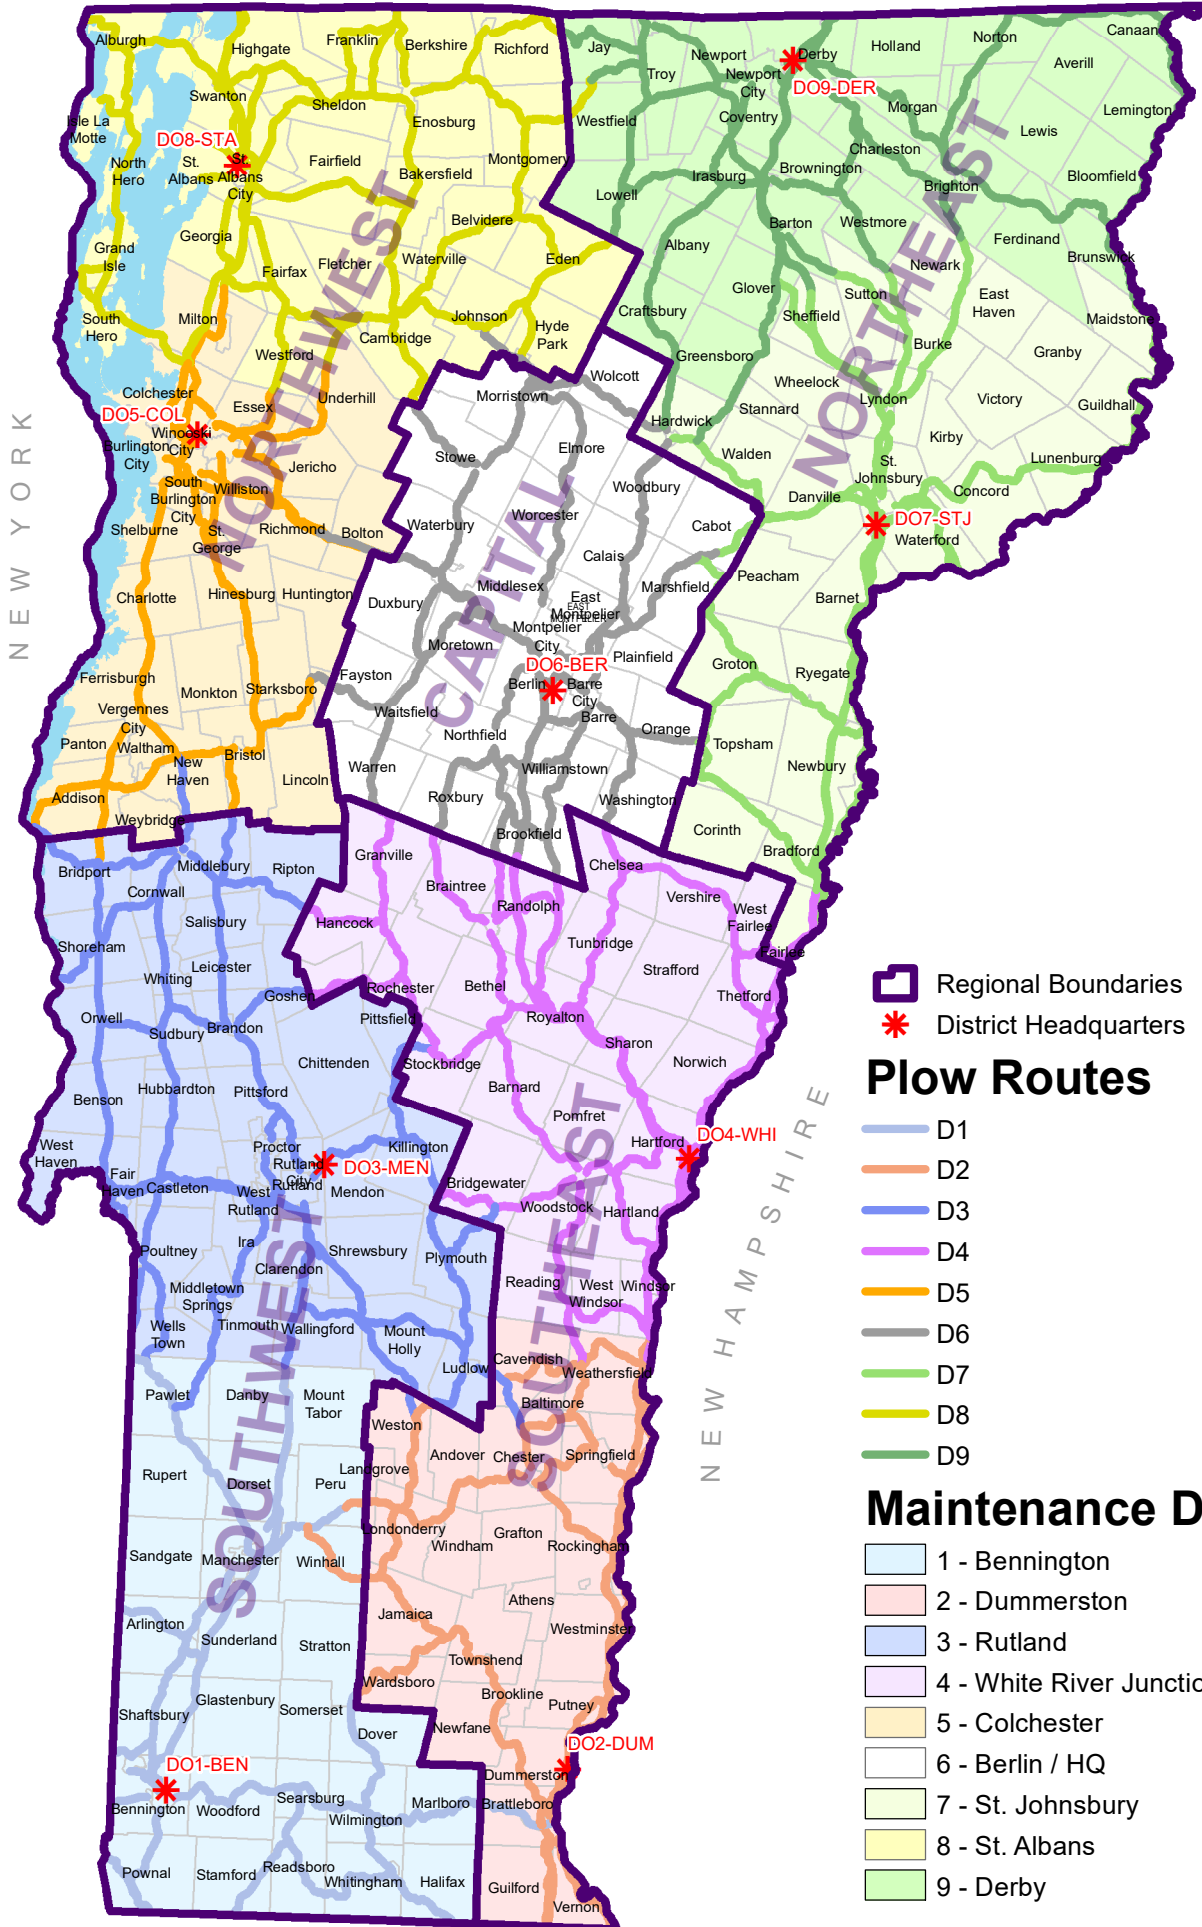

CANADA

NEW YORK

NEW HAMPSHIRE

MASSACHUSETTS

- Regional Boundaries
- District Headquarters

Plow Routes

- D1
- D2
- D3
- D4
- D5
- D6
- D7
- D8
- D9

Maintenance Districts

- 1 - Bennington
- 2 - Dummerston
- 3 - Rutland
- 4 - White River Junction
- 5 - Colchester
- 6 - Berlin / HQ
- 7 - St. Johnsbury
- 8 - St. Albans
- 9 - Derby